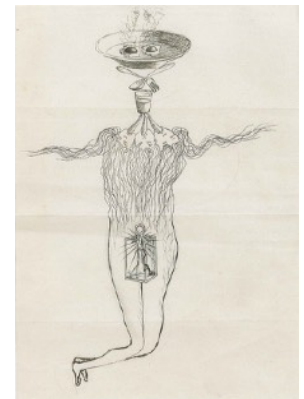

■ 20th ANNIVERSARY vol.1

Surrealism and Dalí (tentative)

Period : April 20 [SAT], 2019 - June 23 [SUN], 2019

In the 20th century's greatest thought movement that came in Paris, France - Surrealism. Tracing back to Surrealism start; we will introduce the existence of surrealism, the experimental production techniques of artists, and what kind of existence Salvador Dalí was in the group.

※Exhibit contents and period may be changed

Salvador Dali/Valentine Hugo/Gala Eluard/Andre Breton 《Cadavre Exquis》1934
©Salvador Dali, Fundació Gala-Salvador Dalí, JASPAR Tokyo, 2018 E3207

■ 20th ANNIVERSARY vol.2

Looking for 4th dimensions : Dalí etc. and 21st century dialogue (tentative)

Period : July 13 [SAT], 2019 - Nov 24 [SUN], 2019

Dalí was tackling the theme of what is 4D in his later life. An exhibition to From the encounter between the our collection and contemporary art, we want to expect the artistic sensibility towards the future.

※Exhibit contents and period may be changed