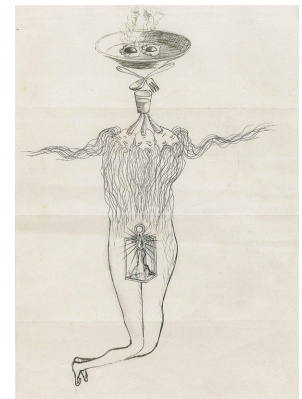

■ 20th ANNIVERSARY vol.1

Surrealism and Dalí (tentative)

Period : April 20 [SAT], 2019 - June 23 [SUN], 2019

In the 20th century's greatest thought movement that came in Paris, France - Surrealism. Tracing back to Surrealism start; we will introduce the existence of surrealism, the experimental production techniques of artists, and what kind of existence Salvador Dalí was in the group.

※Exhibit contents and period may be changed

Salvador Dali/Valentine Hugo/Gala Eluard/Andre Breton 《Cadavre Exquis》1934
©Salvador Dali, Fundació Gala-Salvador Dalí, JASPAR Tokyo, 2018 E3207

■ 20th ANNIVERSARY vol.2

Looking for 4th dimensions :

Dalí etc. and 21st century dialogue (tentative)

Period : July 13 [SAT], 2019 - Nov 24 [SUN], 2019

Dalí was tackling the theme of what is 4D in his later life. An exhibition to From the encounter between the our collection and contemporary art, we want to expect the artistic sensibility towards the future.

※Exhibit contents and period may be changed